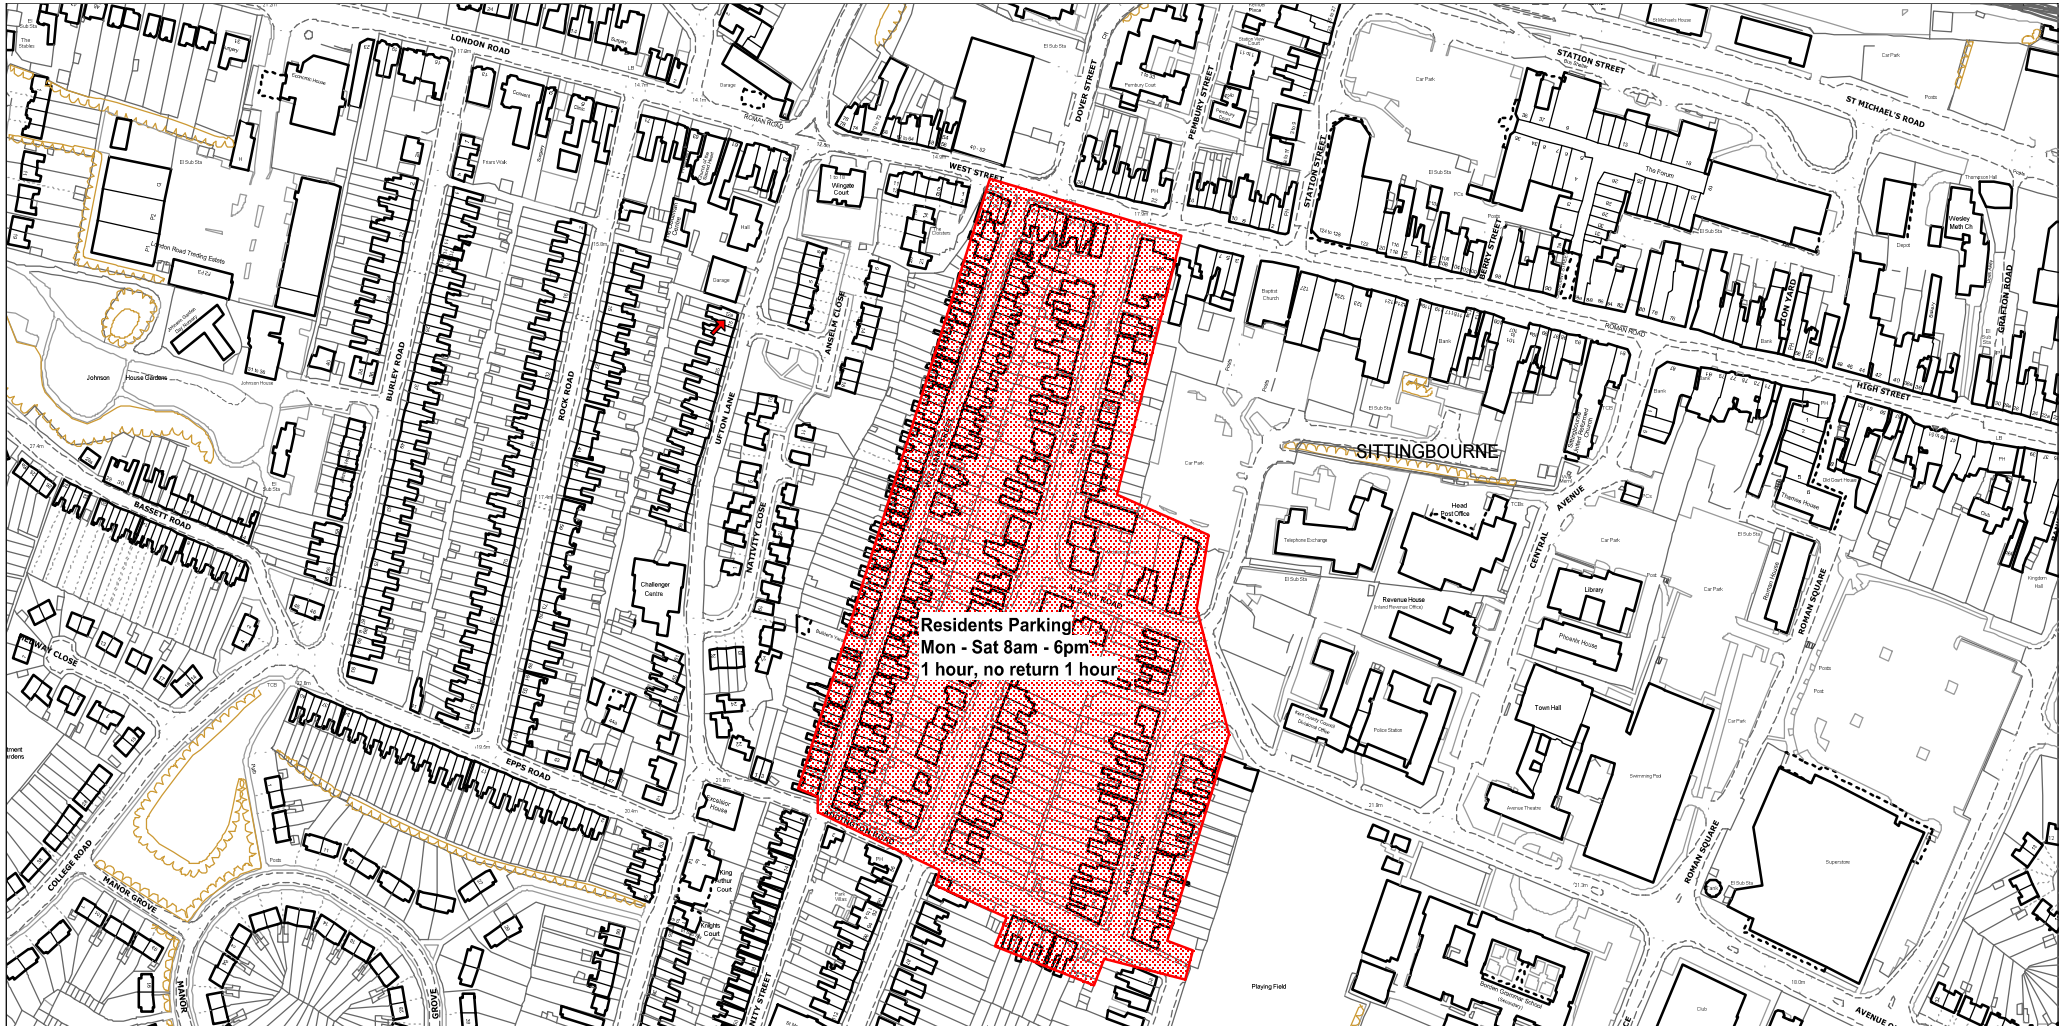

**Sittingbourne Residents Parking Scheme – Existing 1 Hour Waiting Restriction Consultation Area**

William Street  
Park Road (part)  
West Street (part)

Albany Road  
Addington Road (part)